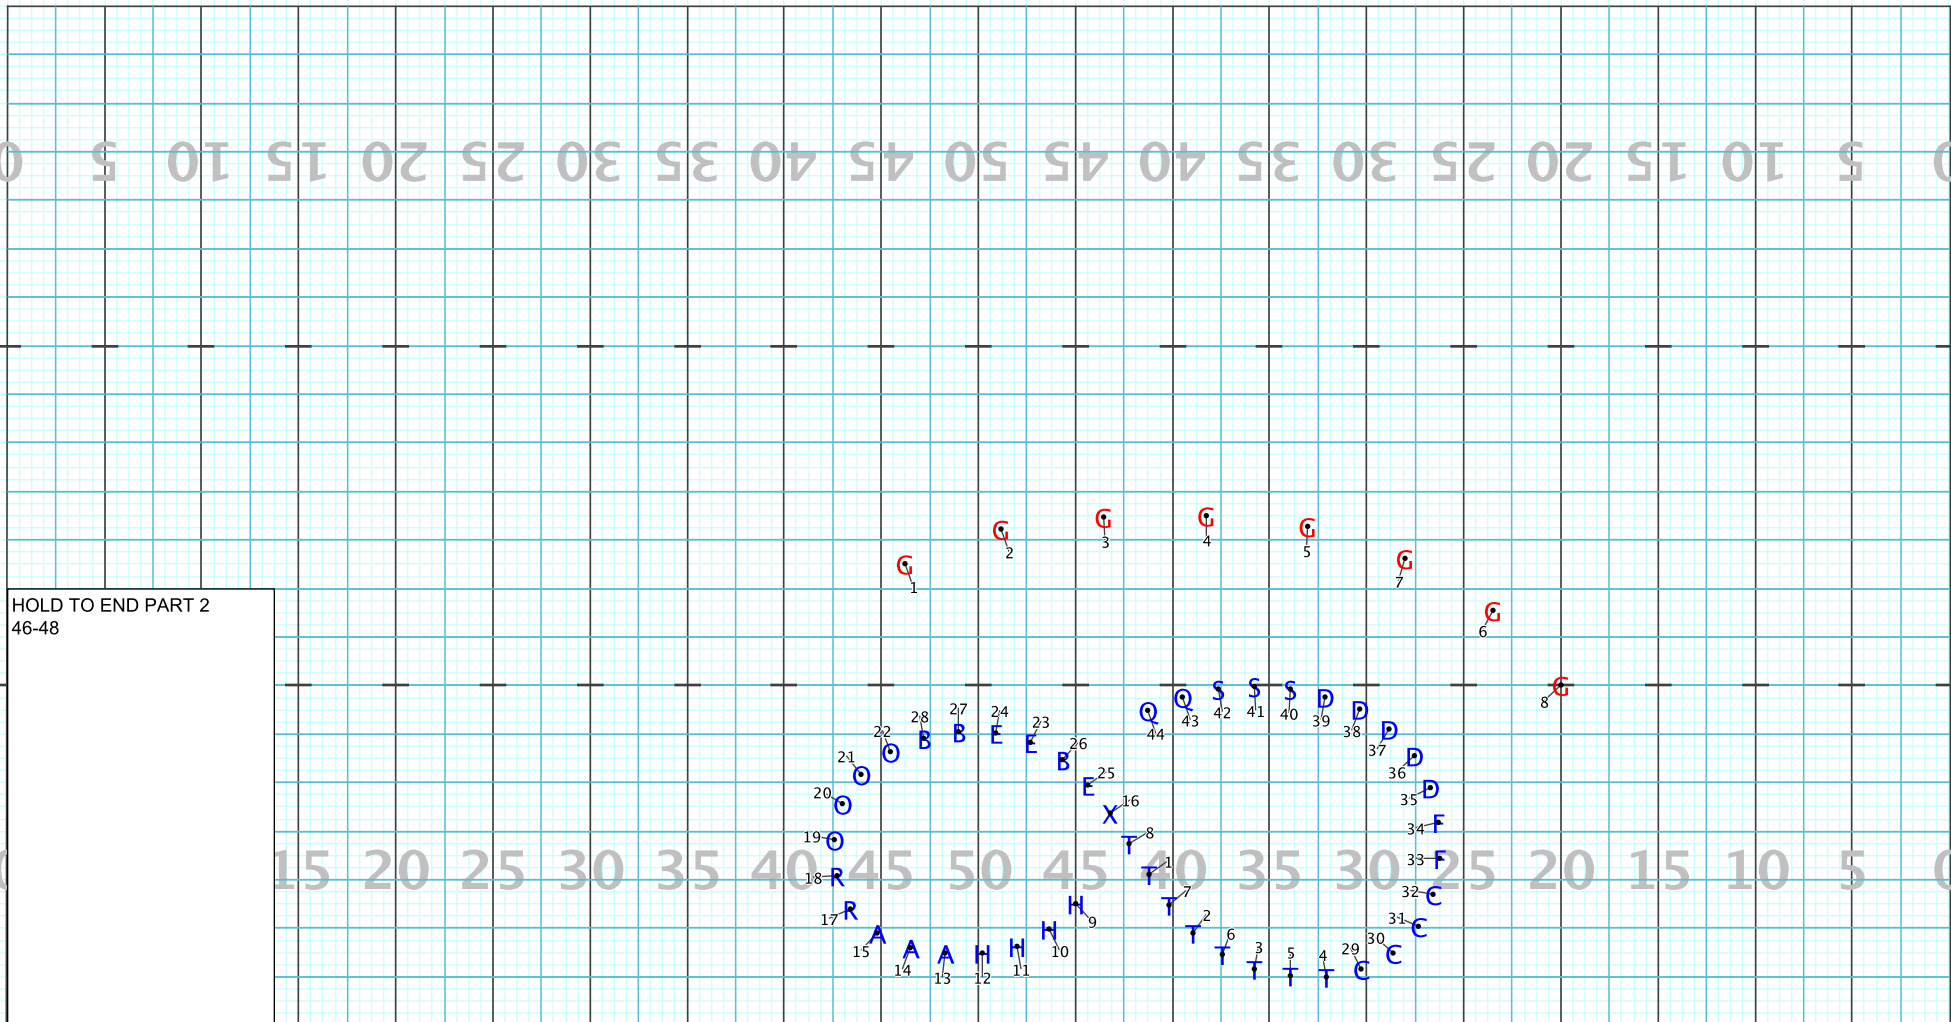

Director Viewpoint

Director Viewpoint

CULVER-STOCKTON COLLEGE 2023 SHOW

Licensed to: RMS Visual Designs Inc
Created on Pyware 3D.

Director Viewpoint

Set #21

CULVER-STOCKTON COLLEGE 2023 SHOW

Licensed to: RMS Visual Designs Inc
Created on Pyware 3D.