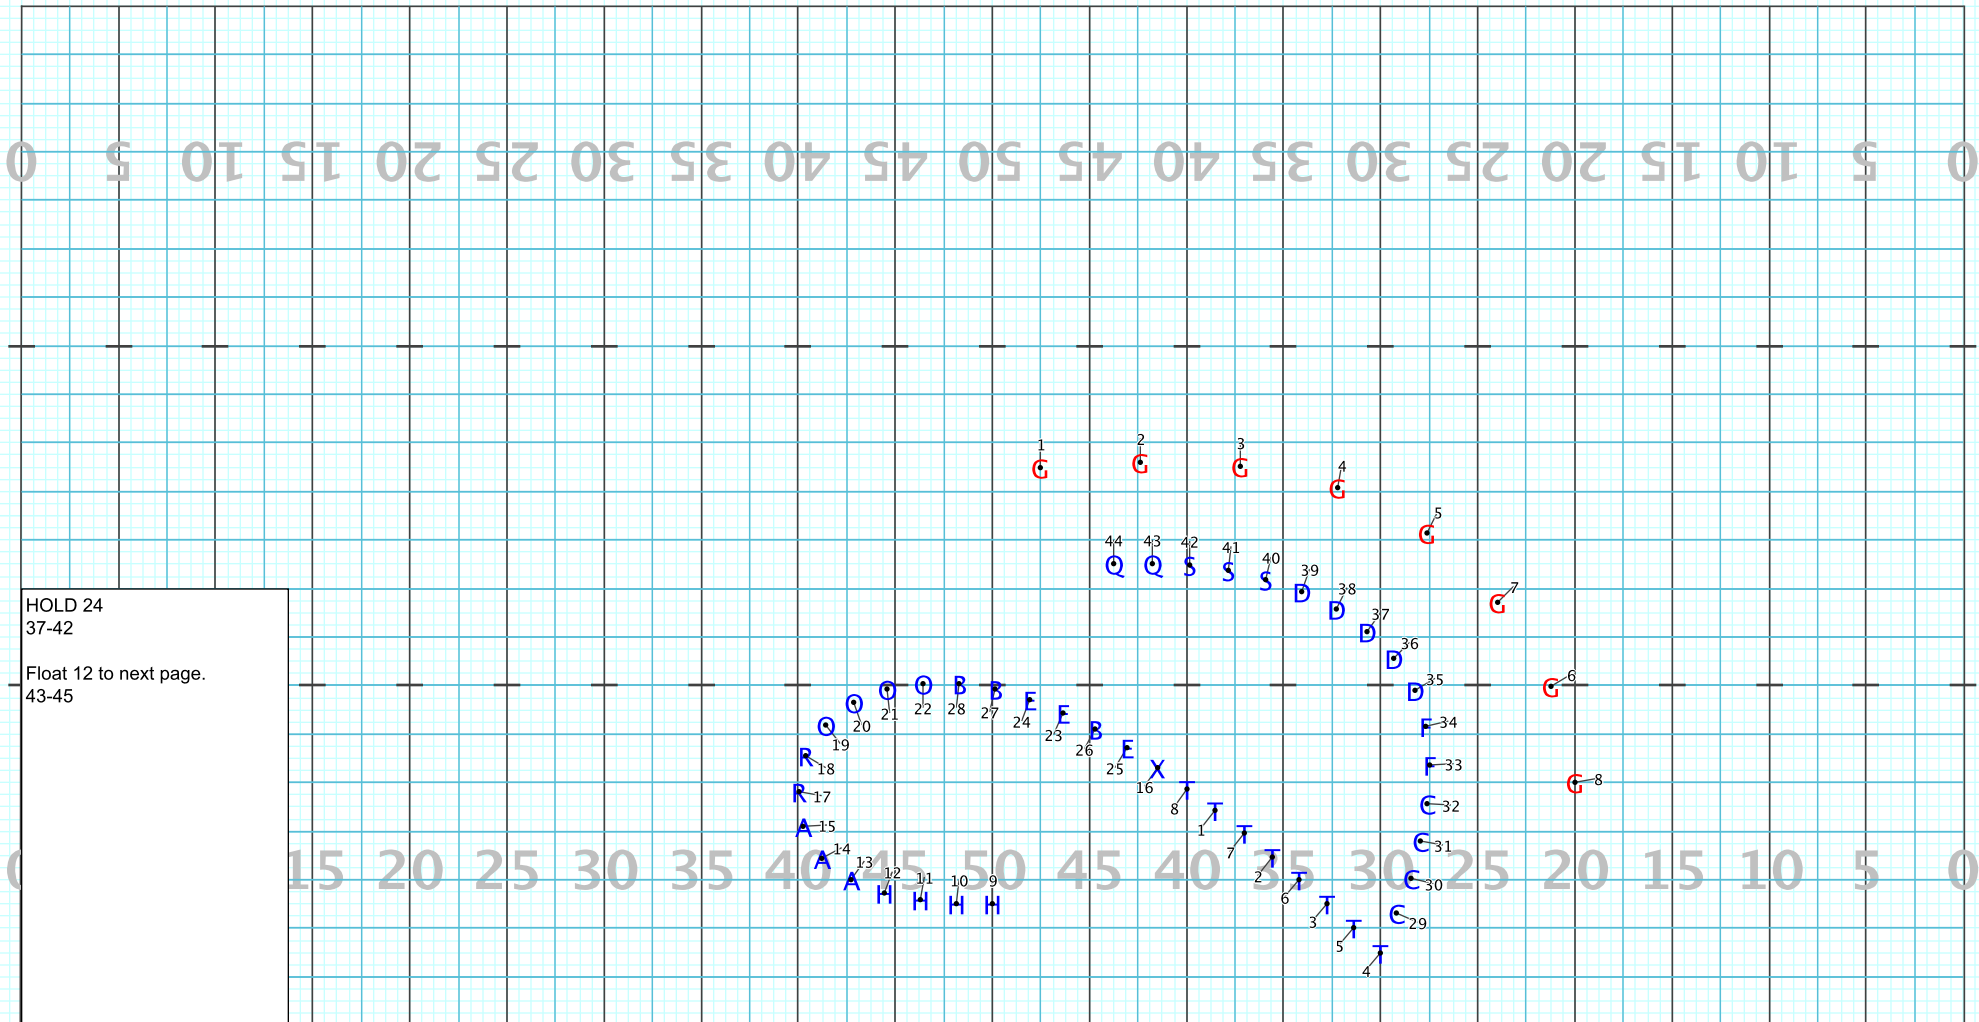

Director Viewpoint

CULVER-STOCKTON COLLEGE 2023 SHOW

Licensed to: RMS Visual Designs Inc
Created on Pyware 3D.

Director Viewpoint

CULVER-STOCKTON COLLEGE 2023 SHOW

Licensed to: RMS Visual Designs Inc
Created on Pyware 3D.

Director Viewpoint

Director Viewpoint

CULVER-STOCKTON COLLEGE 2023 SHOW

Licensed to: RMS Visual Designs Inc
Created on Pyware 3D.

Director Viewpoint

Set #21

CULVER-STOCKTON COLLEGE 2023 SHOW

Licensed to: RMS Visual Designs Inc
Created on Pyware 3D.