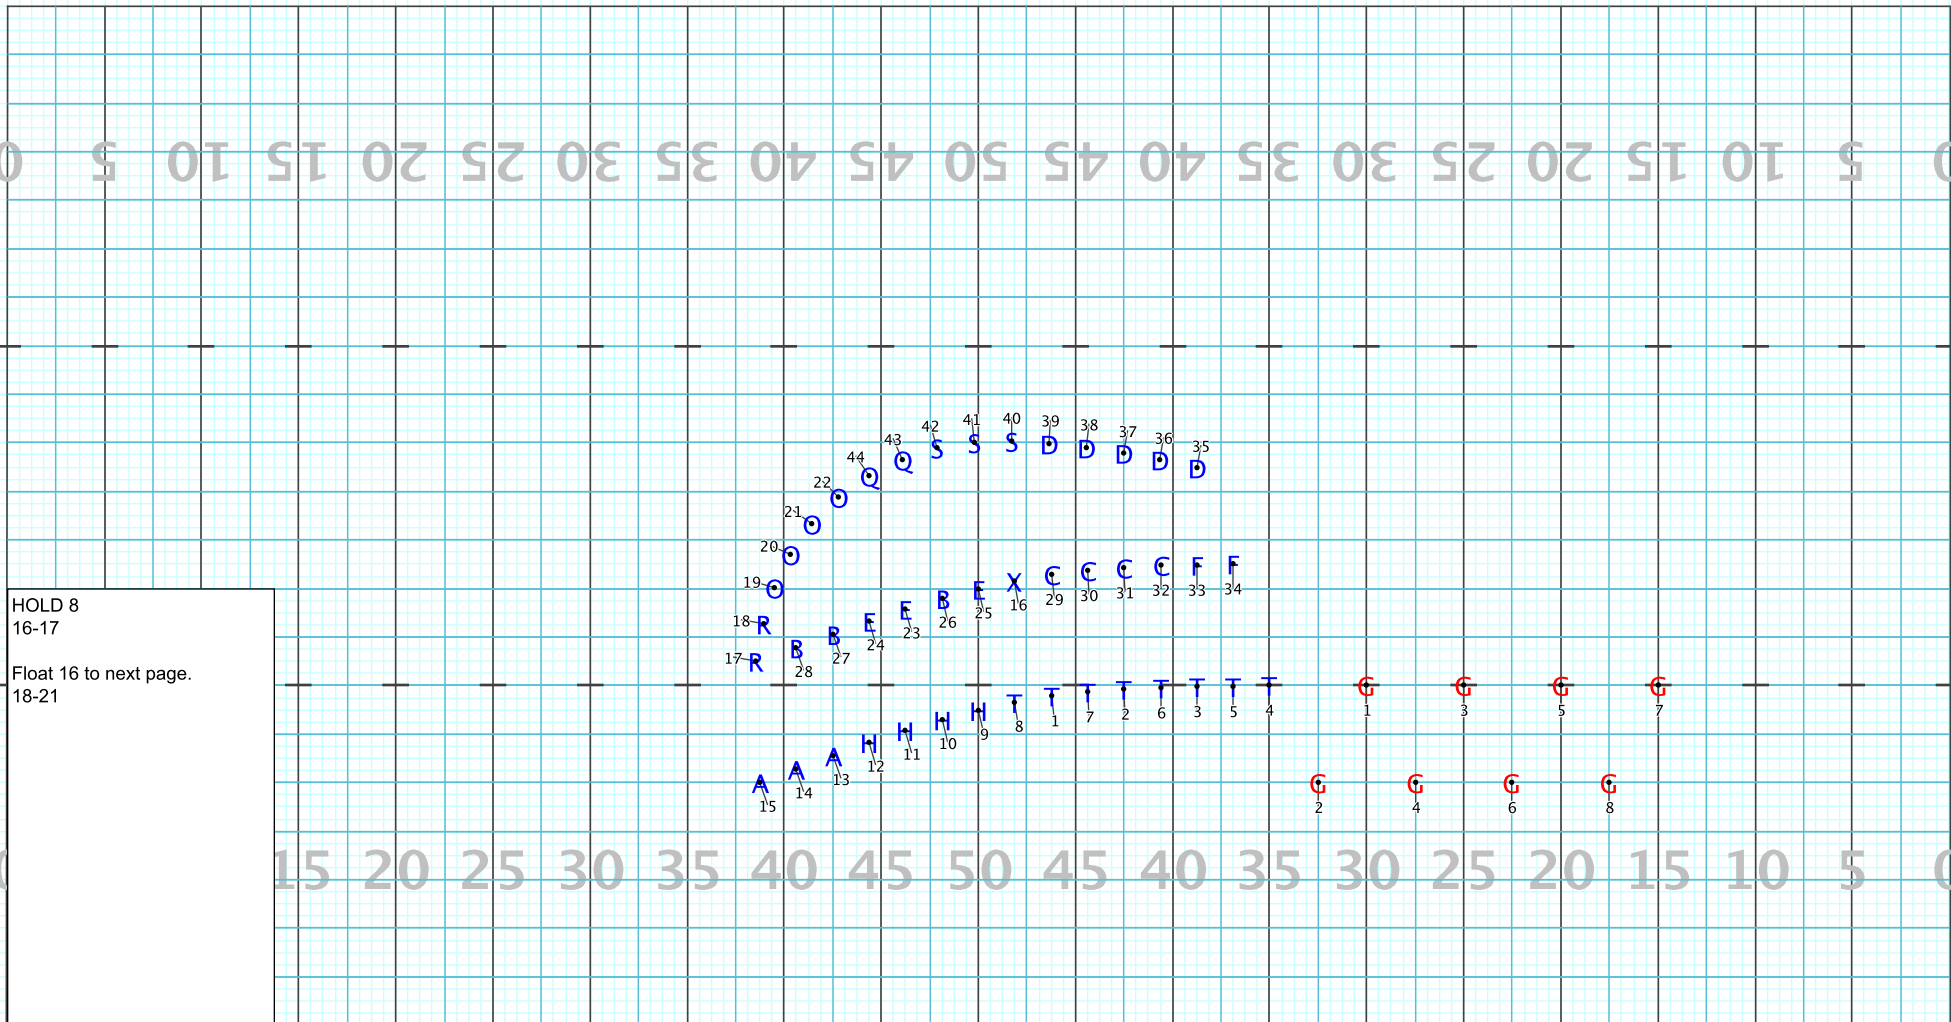

G 2
G 1
G 4
G 3
G 6
G 5
G 8
G 7

Director Viewpoint

Set #14A

Director Viewpoint

CULVER-STOCKTON COLLEGE 2023 SHOW

Licensed to: RMS Visual Designs Inc
Created on Pyware 3D.

HOLD 8
16-17
Float 16 to next page.
18-21