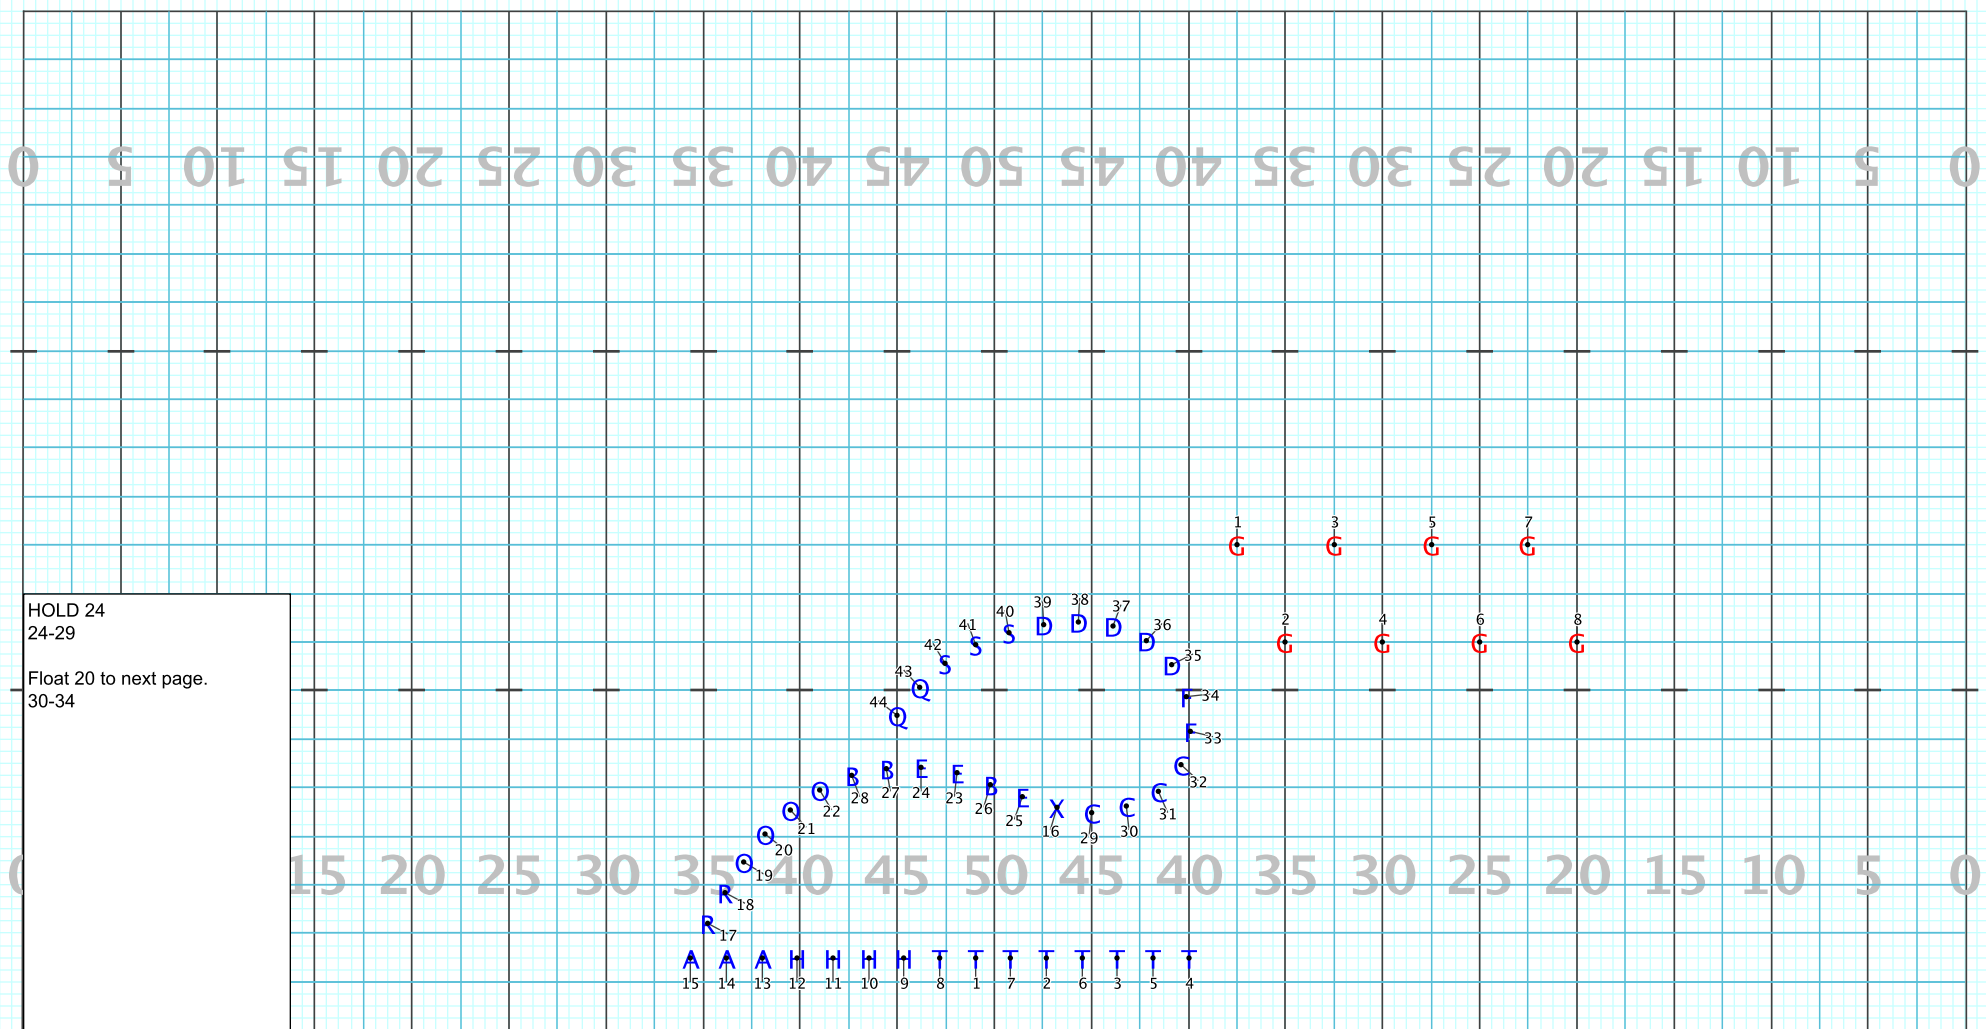

Director Viewpoint

CULVER-STOCKTON COLLEGE 2023 SHOW

Licensed to: RMS Visual Designs Inc
Created on Pyware 3D.

Director Viewpoint

CULVER-STOCKTON COLLEGE 2023 SHOW

Licensed to: RMS Visual Designs Inc
Created on Pyware 3D.

Director Viewpoint

Director Viewpoint

CULVER-STOCKTON COLLEGE 2023 SHOW

Licensed to: RMS Visual Designs Inc
Created on Pyware 3D.

Director Viewpoint

Set #21

CULVER-STOCKTON COLLEGE 2023 SHOW

Licensed to: RMS Visual Designs Inc
Created on Pyware 3D.