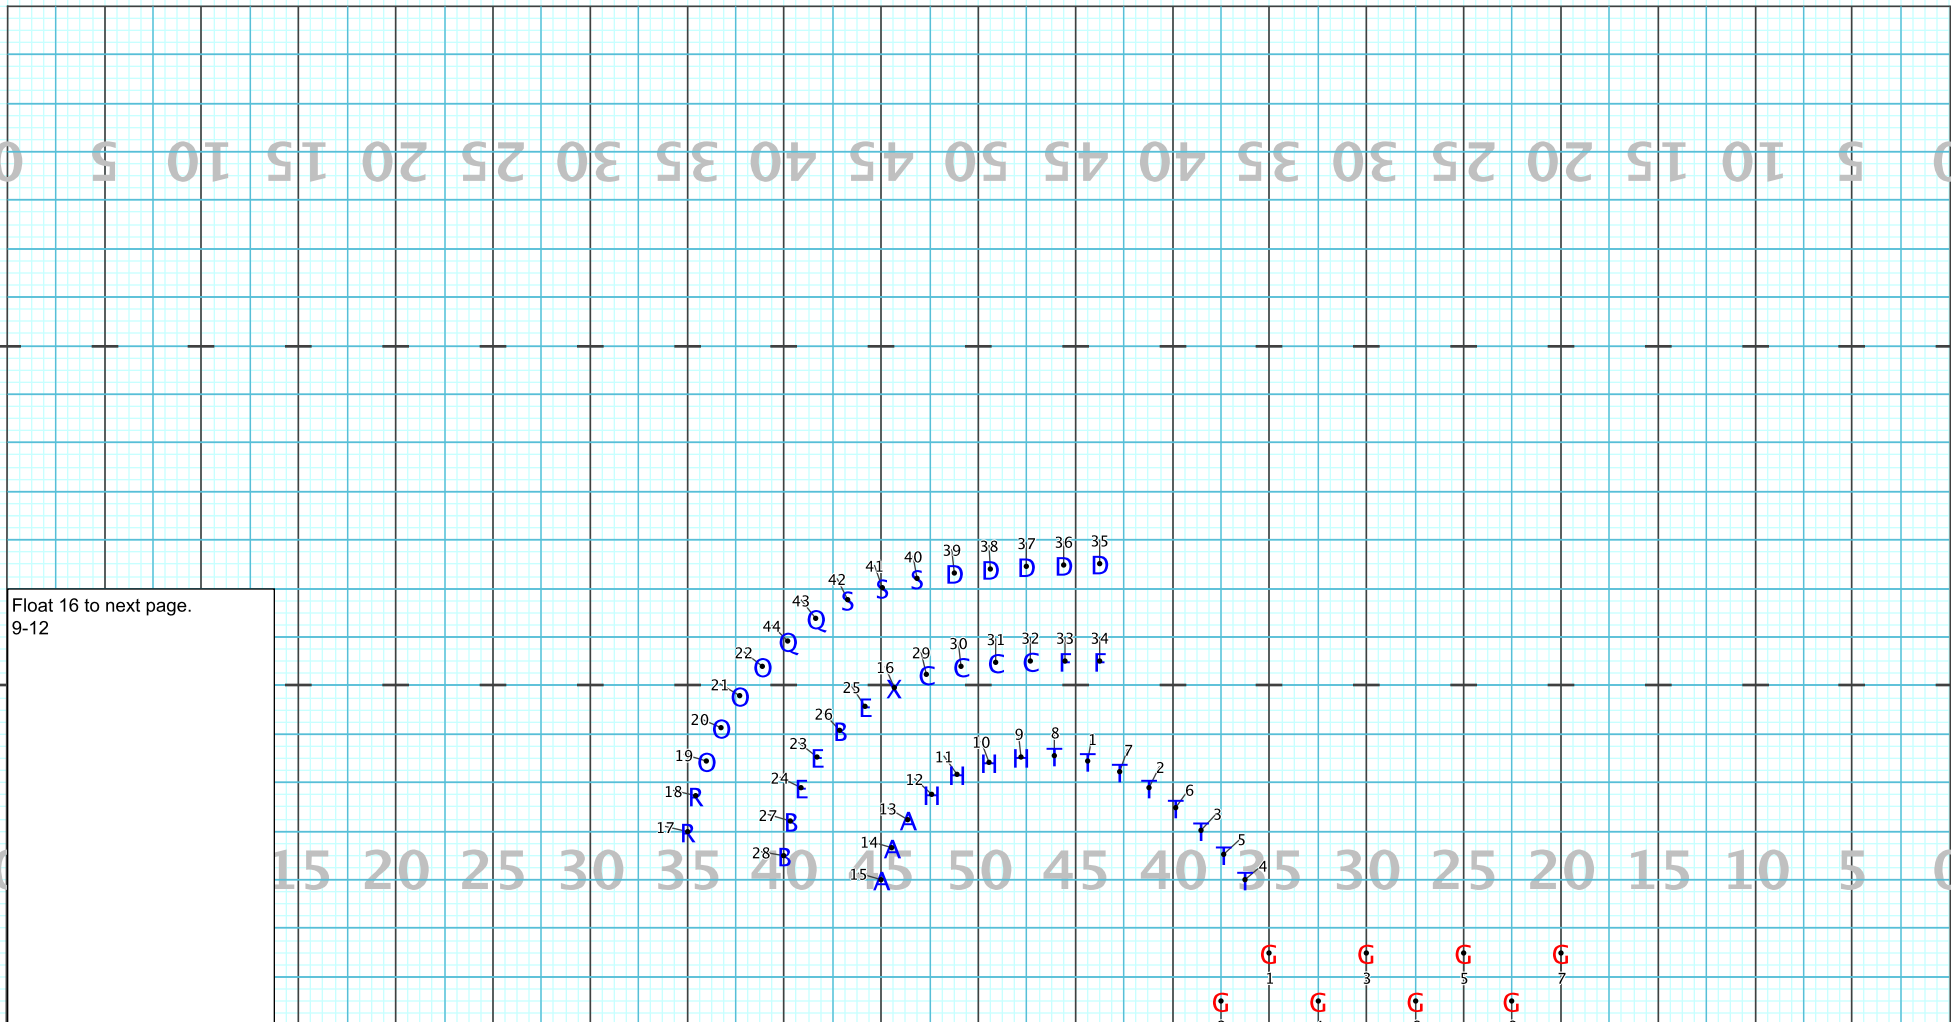

Float 16 to next page.
5-8

Q Q S S S D D D D D
44 43 42 41 40 39 38 37 36 35

O O E C C C C F F
20 21 22 25 29 30 31 32 33 34

O E E B X H H H H T T T T
19 24 23 26 16 12 11 10 8 7 6 5

R R B B A A A H T T T T
18 17 28 27 15 14 13 9 1 2 3 4

G 2
G 1
G 4
G 3
G 6
G 5
G 8
G 7

Director Viewpoint

Set #14A

Director Viewpoint

CULVER-STOCKTON COLLEGE 2023 SHOW

Licensed to: RMS Visual Designs Inc
Created on Pyware 3D.

HOLD 8
16-17
Float 16 to next page.
18-21