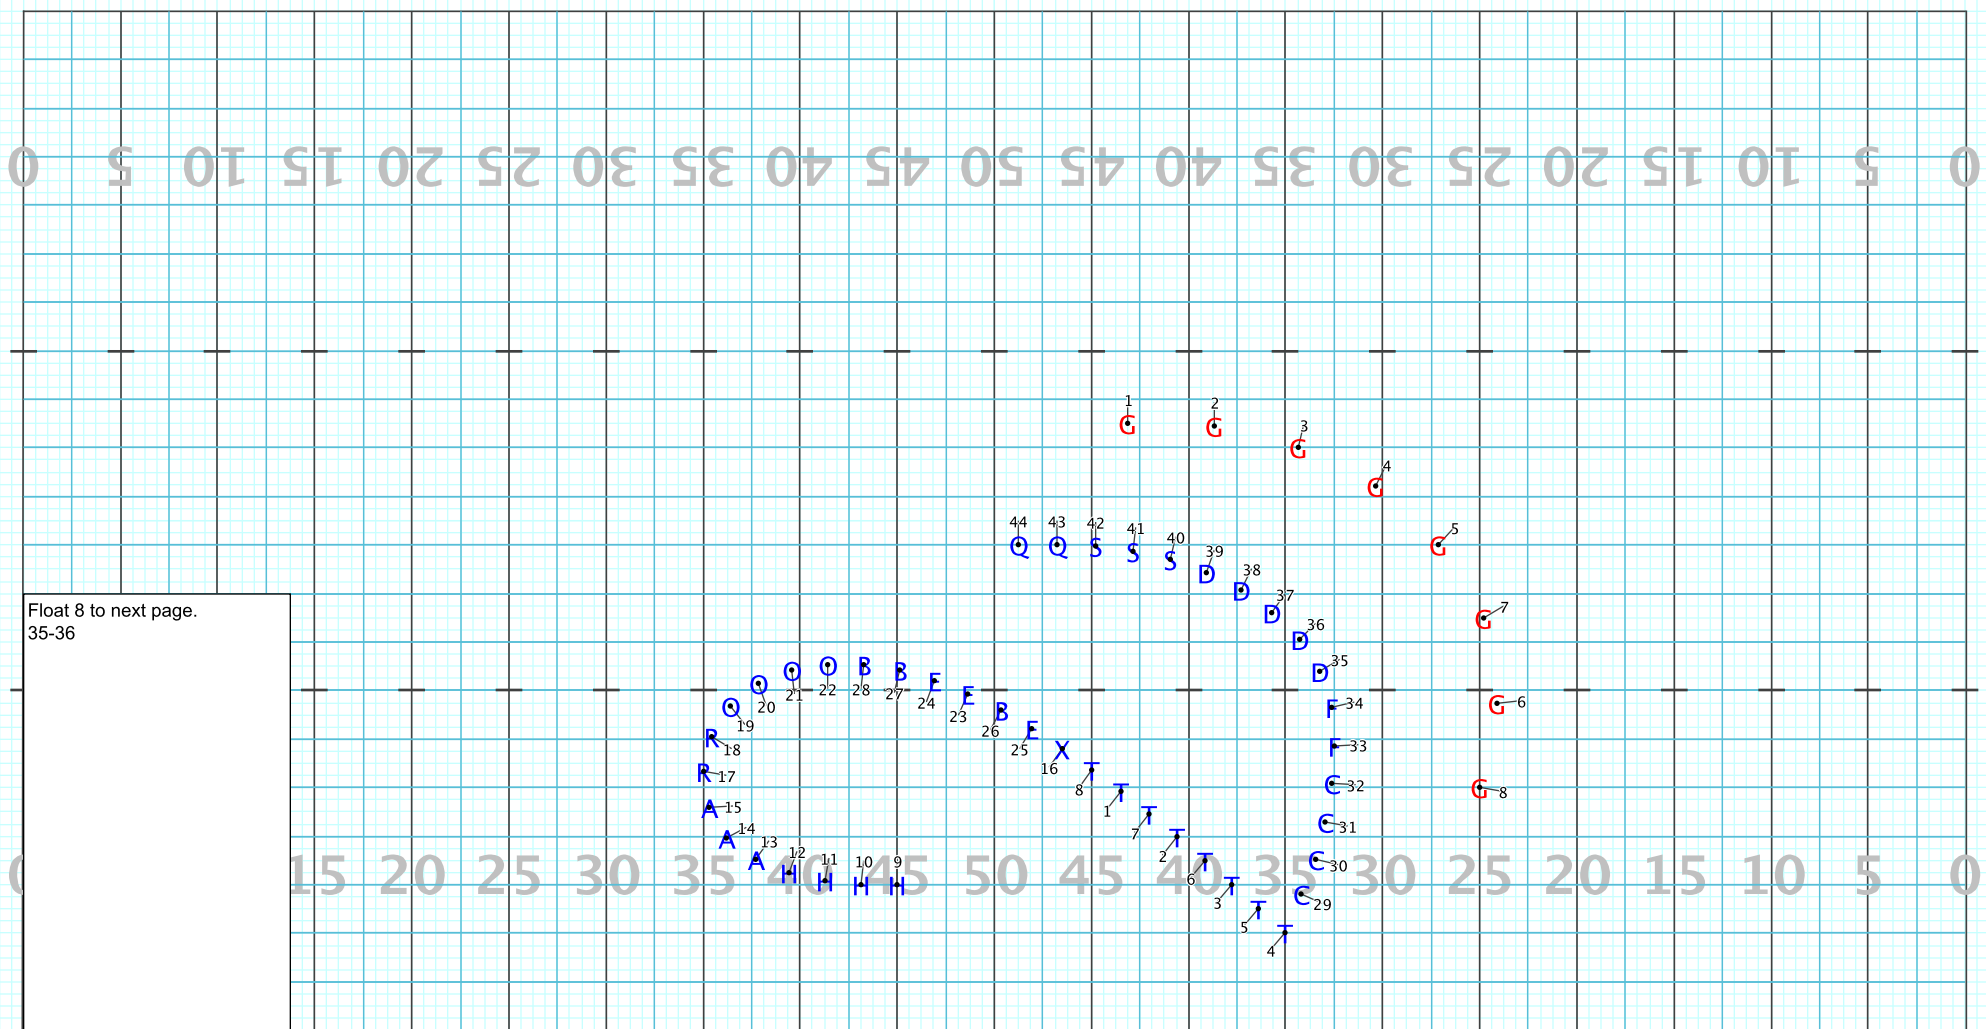

Director Viewpoint

CULVER-STOCKTON COLLEGE 2023 SHOW

Licensed to: RMS Visual Designs Inc
Created on Pyware 3D.

Director Viewpoint

CULVER-STOCKTON COLLEGE 2023 SHOW

Licensed to: RMS Visual Designs Inc
Created on Pyware 3D.

Director Viewpoint

Director Viewpoint

CULVER-STOCKTON COLLEGE 2023 SHOW

Licensed to: RMS Visual Designs Inc
Created on Pyware 3D.

Director Viewpoint

Set #21

CULVER-STOCKTON COLLEGE 2023 SHOW

Licensed to: RMS Visual Designs Inc
Created on Pyware 3D.