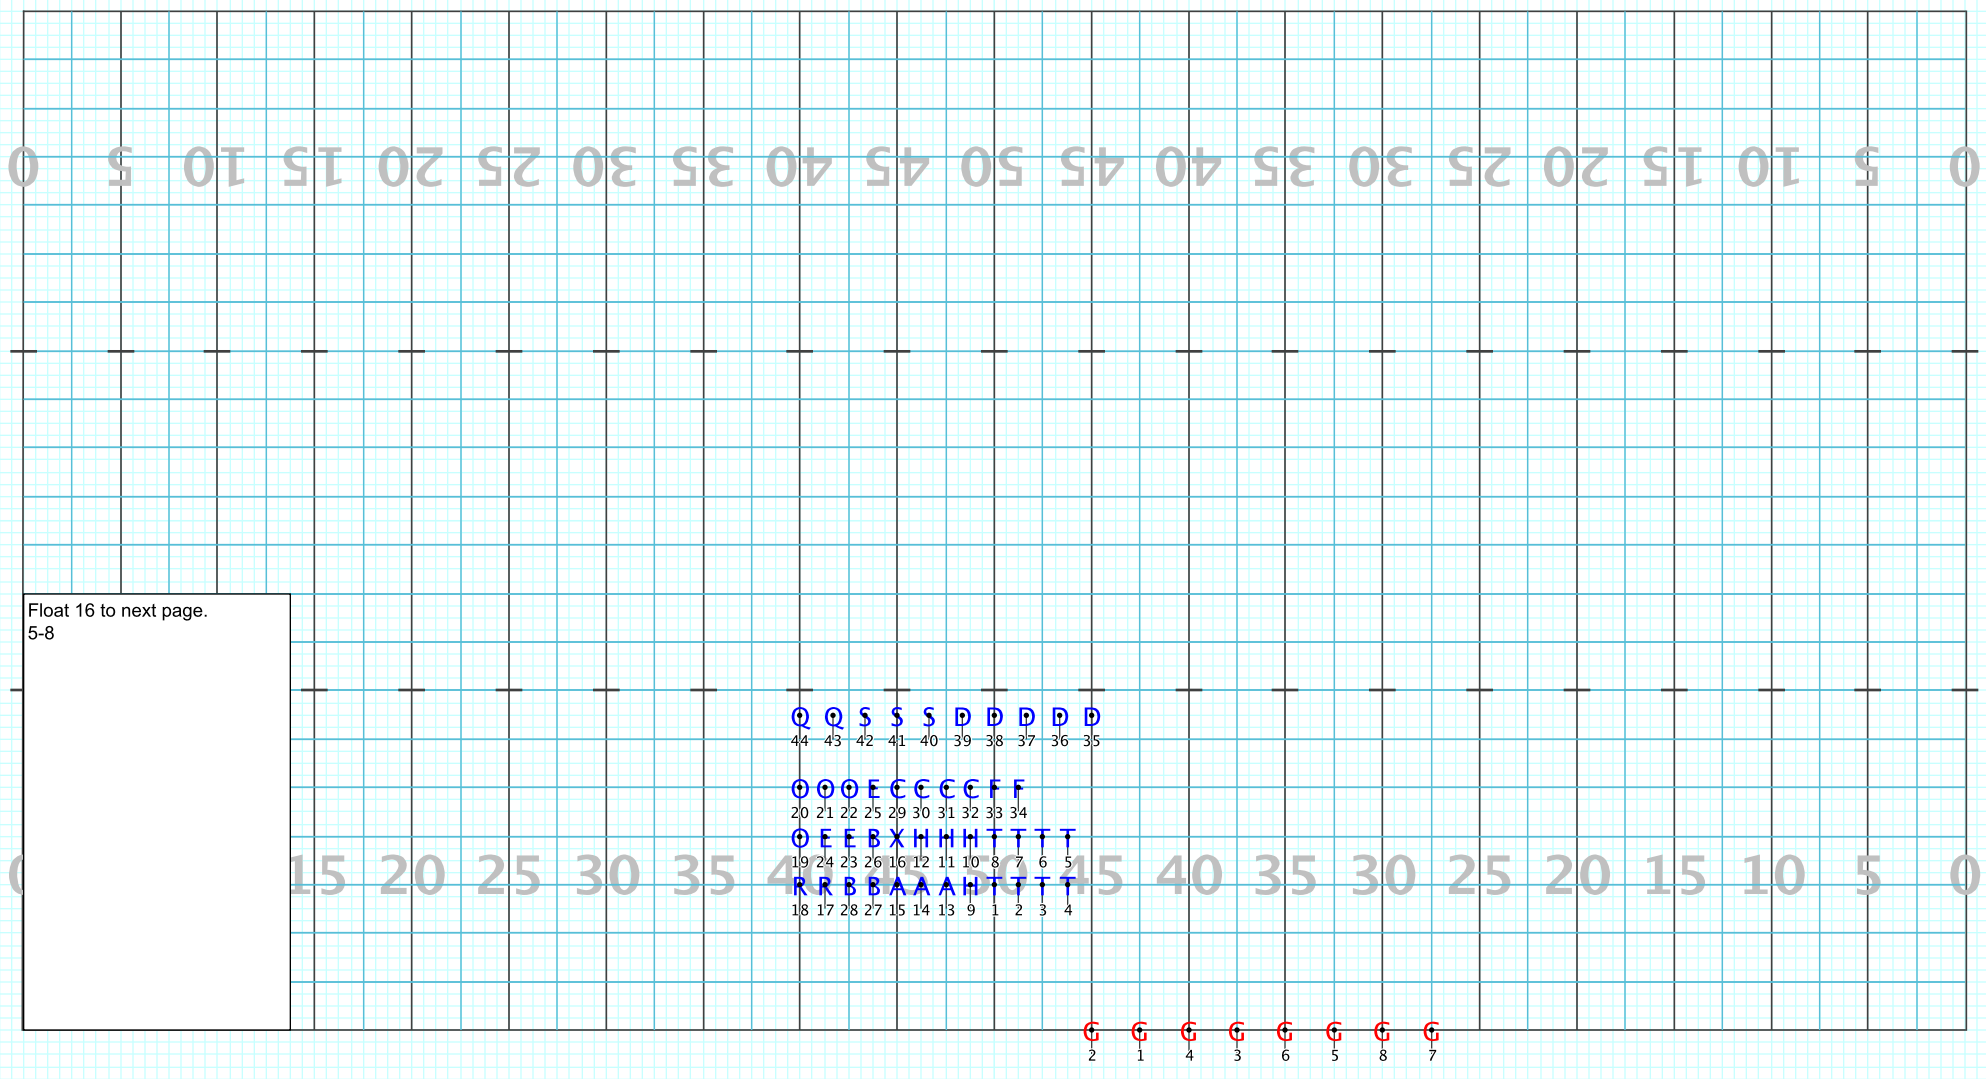

CULVER-STOCKTON COLLEGE 2023 SHOW

Licensed to: RMS Visual Designs Inc
Created on Pyware 3D.

Director Viewpoint

Set #14

CULVER-STOCKTON COLLEGE 2023 SHOW

Licensed to: RMS Visual Designs Inc
Created on Pyware 3D.

Float 16 to next page.
5-8

Q Q S S S D D D D D
44 43 42 41 40 39 38 37 36 35

O O E C C C C F F
20 21 22 25 29 30 31 32 33 34

O E E B X H H H H T T T T
19 24 23 26 16 12 11 10 8 7 6 5

R R B B A A A H T T T T
18 17 28 27 15 14 13 9 1 2 3 4

G 2
G 1
G 4
G 3
G 6
G 5
G 8
G 7

Director Viewpoint

Set #14A

Director Viewpoint

CULVER-STOCKTON COLLEGE 2023 SHOW

Licensed to: RMS Visual Designs Inc
Created on Pyware 3D.

HOLD 8
16-17
Float 16 to next page.
18-21