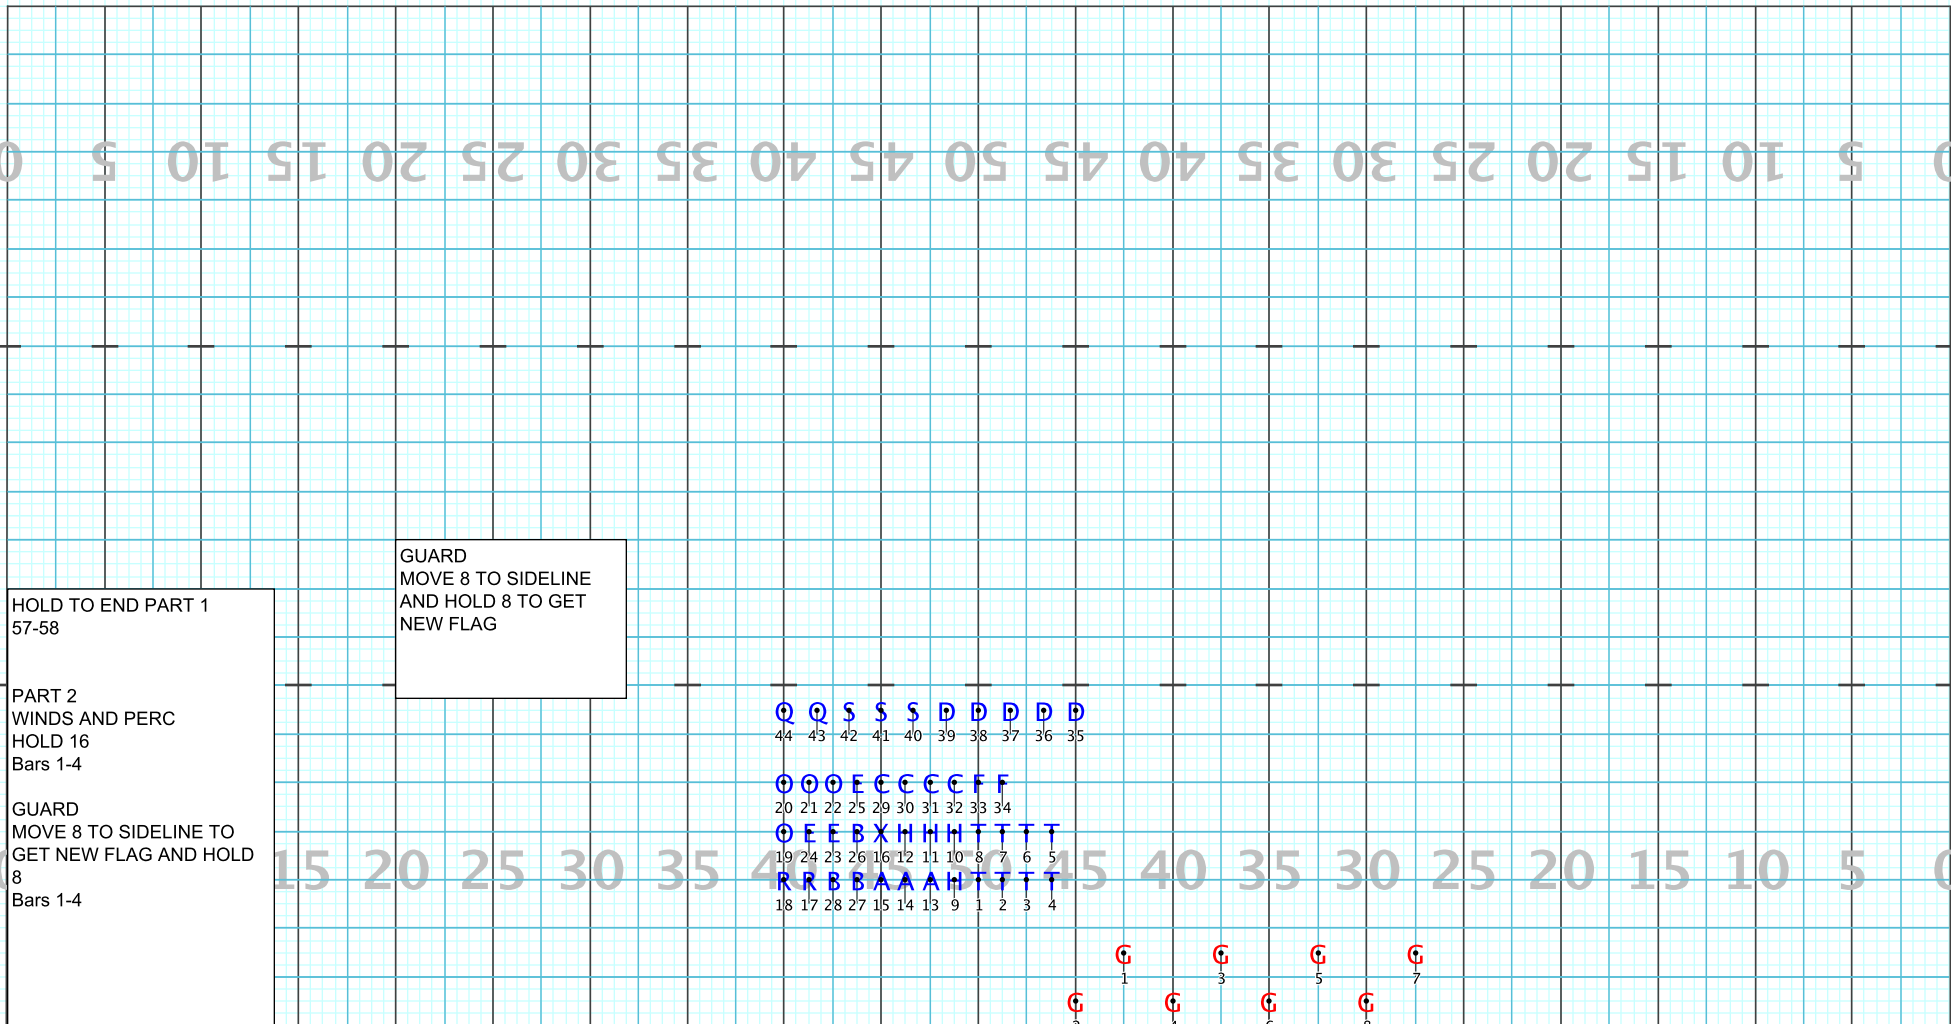

CULVER-STOCKTON COLLEGE 2023 SHOW

Licensed to: RMS Visual Designs Inc
Created on Pyware 3D.

Director Viewpoint

Set #14