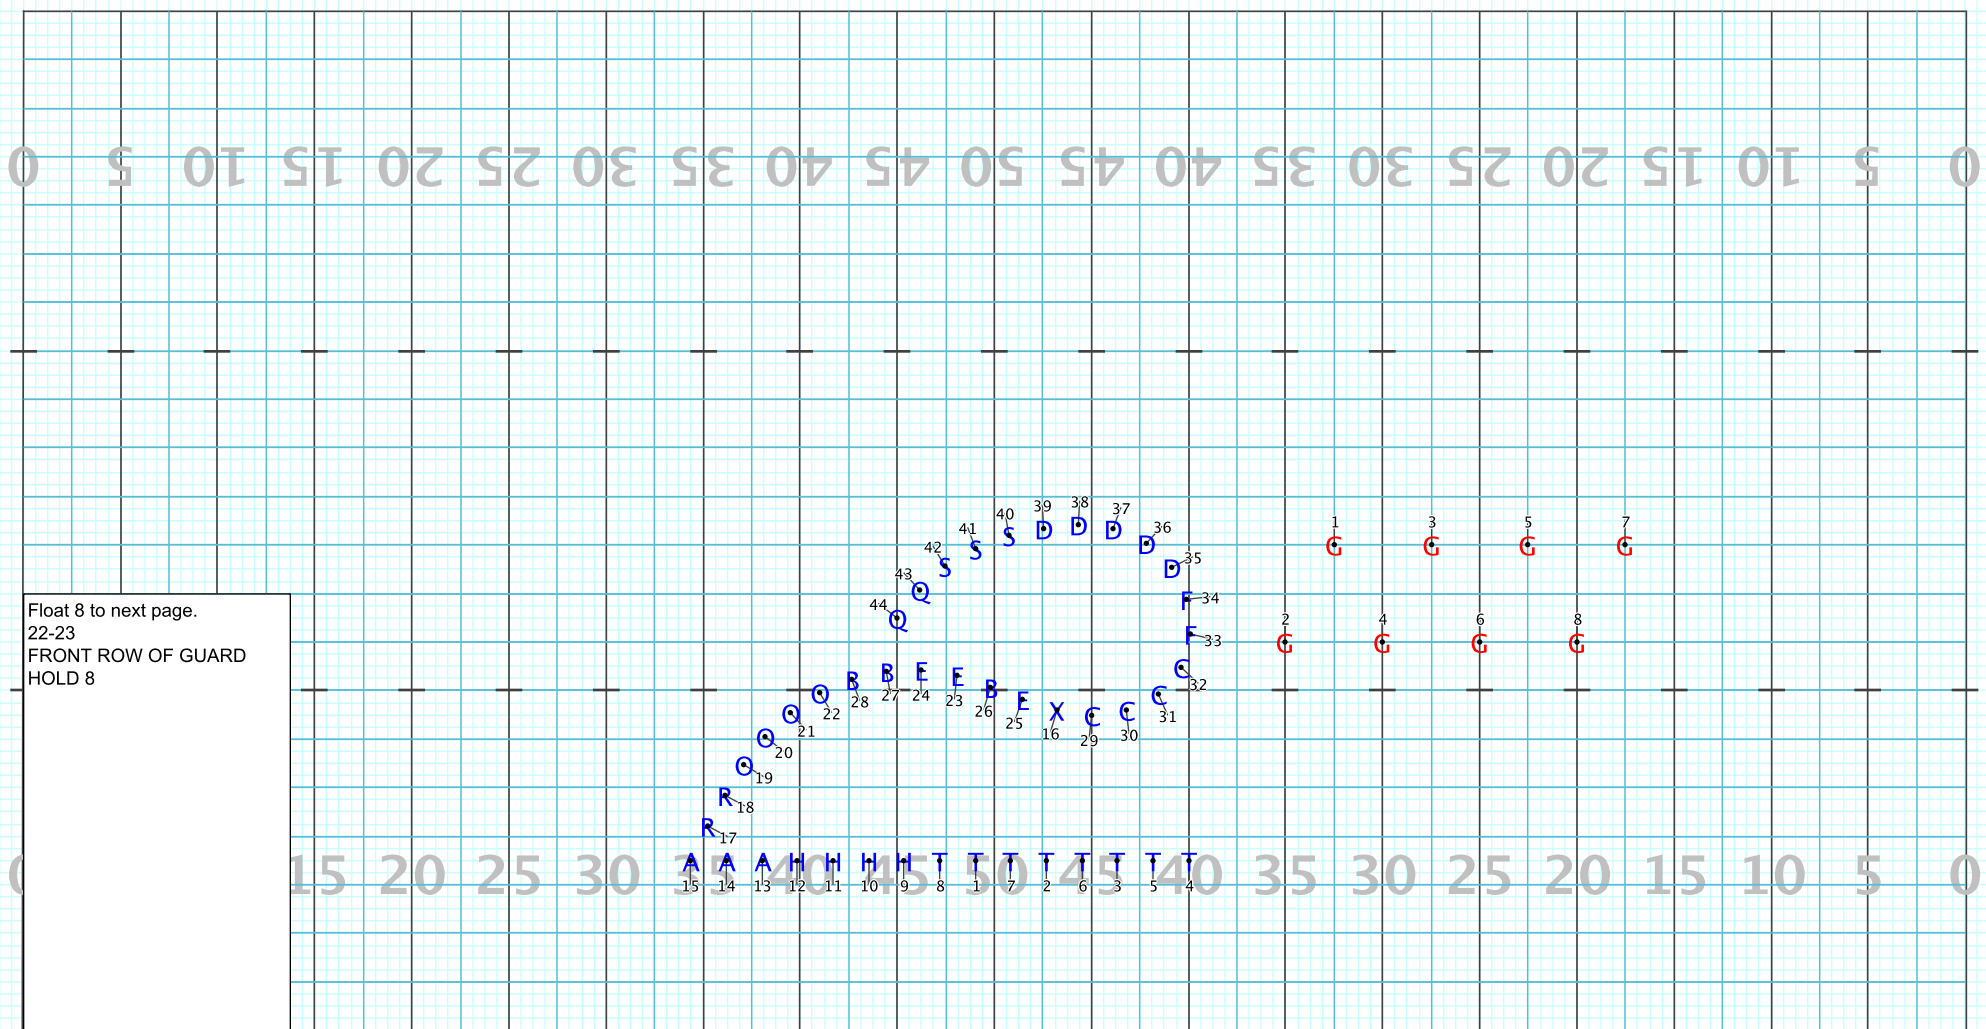

CULVER-STOCKTON COLLEGE 2023 SHOW

Licensed to: RMS Visual Designs Inc
Created on Pyware 3D.

Director Viewpoint